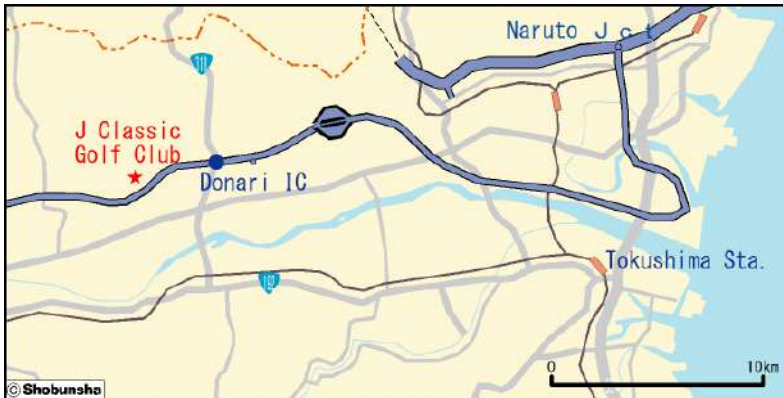

Information about other routes

- Detailed time for the shuttle bus will be posted as soon as it is available.

Access map to the venue