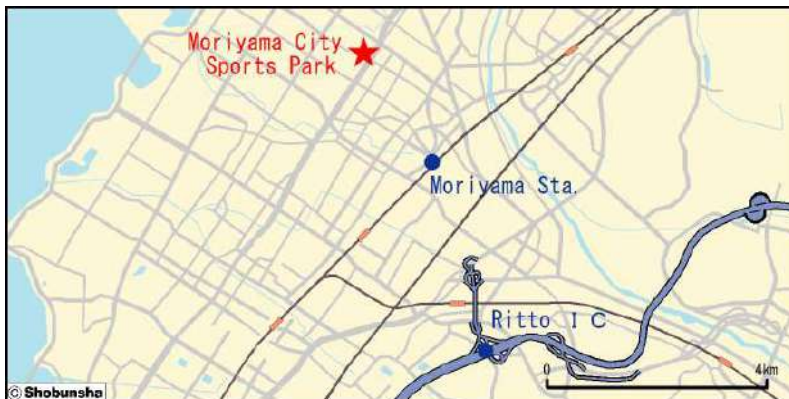

Recommended route to venue

From Osaka Station (Center Village) to the venue

(OP Original Kansai One Pass usable section WP Original JR Kansai Wide Area Pass usable section)

Osaka Sta.			Moriyama Sta.			Venue
Mode	Line	Depart	Arrive	Traffic pass	Route	Time
Train	JR	Osaka Sta.	Moriyama Sta.	OP WP	JR Kyoto Line Special Rapid for Shin-Osaka, Takatsuki, Kyoto	55min.
Shuttle bus		Moriyama Sta.	Venue			10min.

From Masters Village Shiga to the Venue

Masters Village Shiga: "Hamaotsu Arcus"

※13-minute walk from JR Otsu Station / 5-minute walk from Keihan Biwako-Hamaotsu Station

Hamaotsu Arcus		Otsu Sta.			Moriyama Sta.			Venue
Mode	Line	Depart	Arrive	Traffic pass	Route	Time		
Walking		Masters Village	Otsu Sta.			13min.		
Train	JR	Otsu Sta.	Moriyama Sta.	OP WP	Biwako Line for Kusatsu, Maibara	14min.		
Shuttle bus		Moriyama Sta.	Venue			10min.		

Mode	Line	Depart	Arrive	Traffic pass	Route	Time
Walking		Masters Village	Biwako-Hamaotsu Sta.			5min.
Train	Keihan Electric Railway	Biwako-Hamaotsu Sta.	Keihan-Zeze Sta.	OP	Ishiyamasakamoto Line for Keihan-Zeze, Ishiyamadera	4min.
Walking		Keihan-Zeze Sta.	Zeze Sta.		Keihan Zeze Station is adjacent to JR Zeze Station	1min.
Train	JR	Zeze Sta.	Moriyama Sta.	OP WP	Biwako Line for Kusatsu, Maibara	18min.
Shuttle bus		Moriyama Sta.	Venue			10min.

Information about other routes

- Detailed time for the shuttle bus will be posted as soon as it is available.

Access map to the venue

Moriyama City Sports Park

From the Highway interchange

- 30 minutes by car from Meishin Expressway “Ritto” Interchange