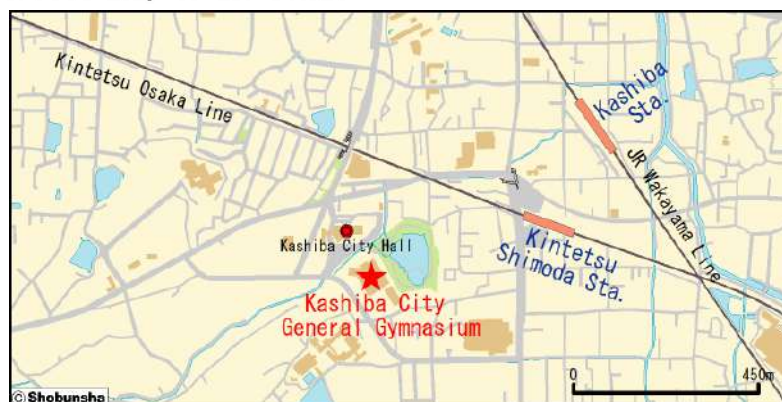

Information about other routes

Access map to the venue