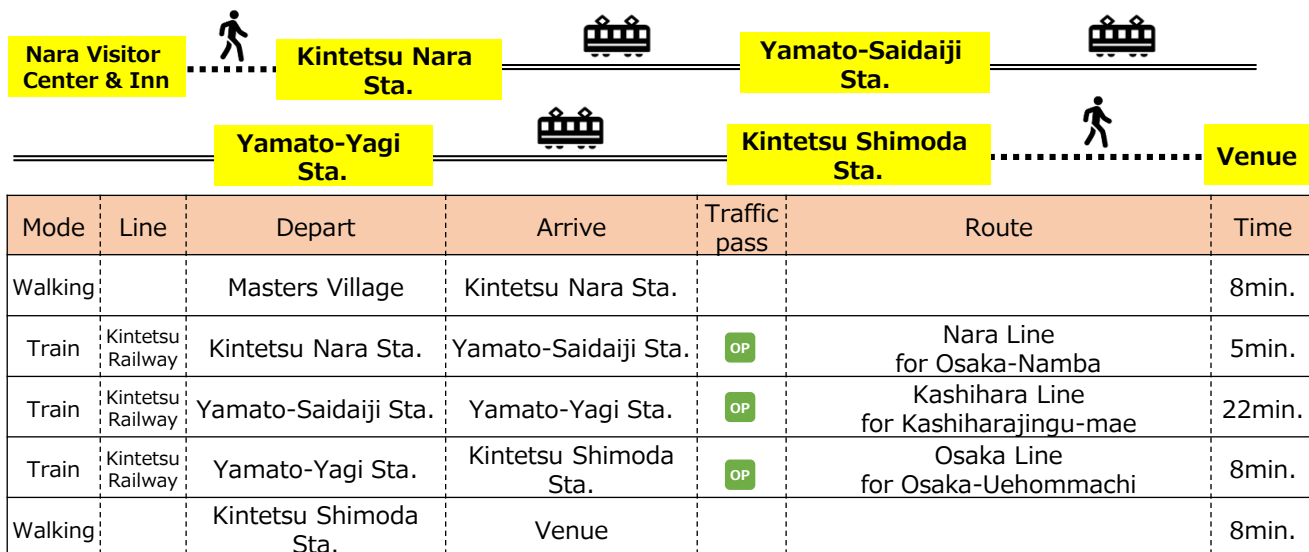

Sport & Discipline  <h2>Tug of War</h2>	Venue <div style="border: 1px solid blue; padding: 5px; display: inline-block; margin-bottom: 10px;"> Nara Pref. Kashiba City </div> <h2>Kashiba City General Gymnasium</h2> <p>1437 Hommachi, Kashiba City, Nara http://www.kashiba-general-gym.jp/</p> <p>※ There is another venue. Please check each venue. ・Shinjo Kenmin Athletic Field 1</p>
---	--

Recommended route to the venue

From Osaka Station (Center Village) to the venue

(OP Original Kansai One Pass usable section WP Original JR Kansai Wide Area Pass usable section)

Osaka Sta.			Oji Sta.			Kashiba Sta.		Venue
Mode	Line	Depart	Arrive	Traffic pass	Route	Time		
Train	JR	Osaka Sta.	Oji Sta.	OP WP	Osaka Loop Line / Yamatoji Line for Kamo	42min.		
Train	JR	Oji Sta.	Kashiba Sta.	OP WP	Wakayama Line for Wakayama	9min.		
Walking		Kashiba Sta.	Venue			10min.		

Osaka Sta.			Tsuruhashi Sta.			Kintetsu-Shimoda Sta.		Venue
Mode	Line	Depart	Arrive	Traffic pass	Route	Time		
Train	JR	Osaka Sta.	Tsuruhashi Sta.	OP WP	Osaka Loop Line for Kyobashi	16min.		
Train	Kintetsu Railway	Tsuruhashi Sta.	Kintetsu-Shimoda Sta.	OP	Kintetsu Osaka Line for Kawachi-Kokubu, Yamato-Yagi	29min.		
Walking		Kintetsu-Shimoda Sta.	Venue			8min.		

From Masters Village Nara to the the venue

Masters Village Nara: "Nara Visitor Center & Inn"

※ 16-minute walk from JR Nara Station, 8-minute walk from Kintetsu Nara Station

Nara Visitor Center & Inn		Nara Sta.			Oji Sta.			Kashiba Sta.		Venue
Mode	Line	Depart	Arrive	Traffic pass	Route	Time				
Walking		Masters Village	Nara Sta.			16min.				
Train	JR	Nara Sta.	Oji Sta.	OP WP	Yamatoji Line for Osaka	16min.				
Train	JR	Oji Sta.	Kashiba Sta.	OP WP	Wakayama Line for Takada	9min.				
Walking		Kashiba Sta.	Venue			10min.				