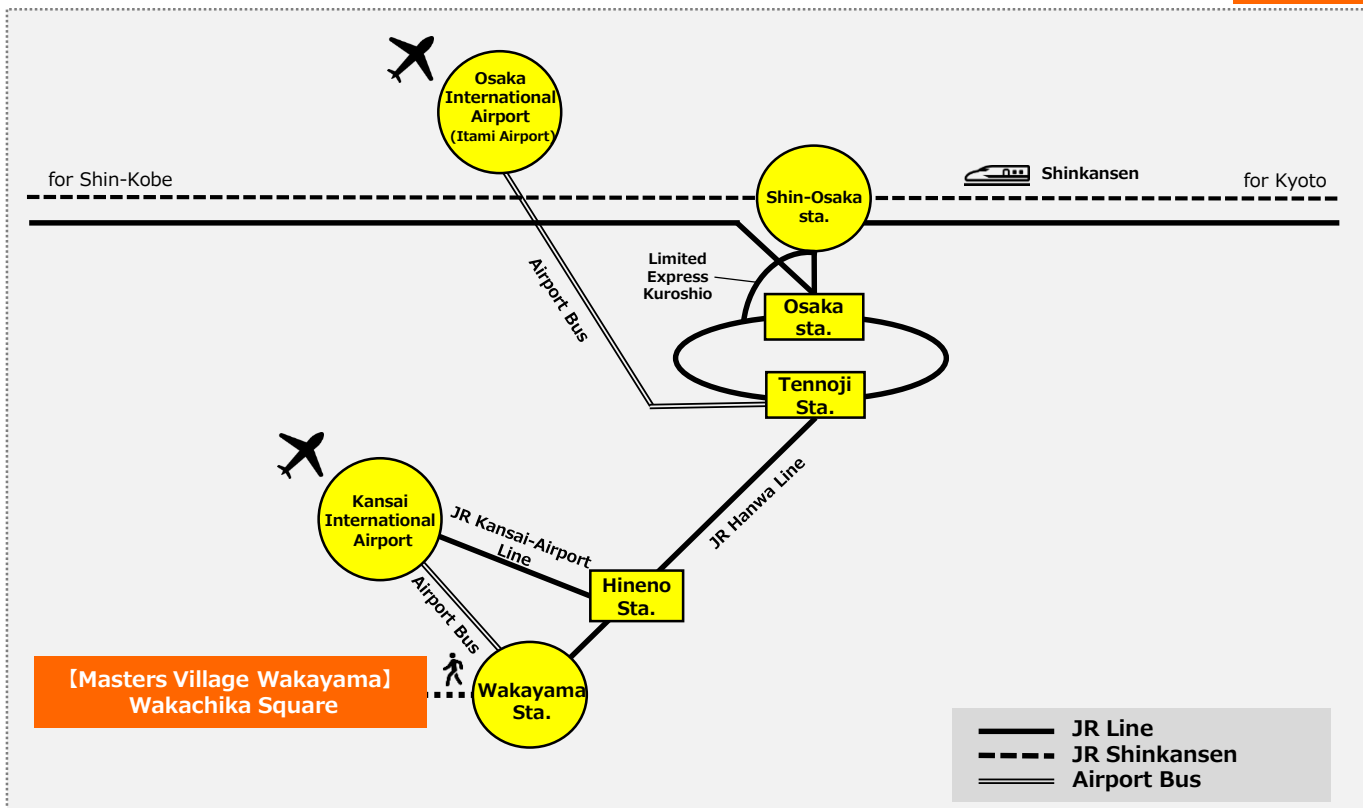

**WORLD
MASTERS
GAMES
2021 KANSAI
JAPAN**

Venue

Wakayama Pref.
Wakayama City

Masters Village Wakayama

Wakachika Square

(JR Wakayama Station basement)

5-chome Misonocho, Wakayama city, Wakayama

<http://www.city.wakayama.wakayama.jp/1016047/sangyoukigyousien/1002326.html>

Access to Masters Village Wakayama

✈ From Kansai International Airport

✈ From Osaka International Airport (Itami Airport)

🚄 From Shin-Osaka Station

Wakachika Square

[Masters Village Wakayama]
Wakachika Square

■ Access map to Masters Village

■ Transportation information to Masters Village Wakayama (Wakachika Square)

- From JR Wakayama Station, exit out of Central Gate and going down to the basement floor.

■ Other traffic precautions

- Transport passes(original KANSAI ONE PASS, original JR Kansai Wide Area Pass) will be delivered to Center Village's or Masters Village's Games Check-in if you have applied in advance.
 - ※ Please note that if you purchase a similar transportation pass, the services will overlap.
- Please contact Gateway Village for directions to Masters Village.
 - ※ Gateway Villages are located at Kansai International Airport and Osaka International Airport.