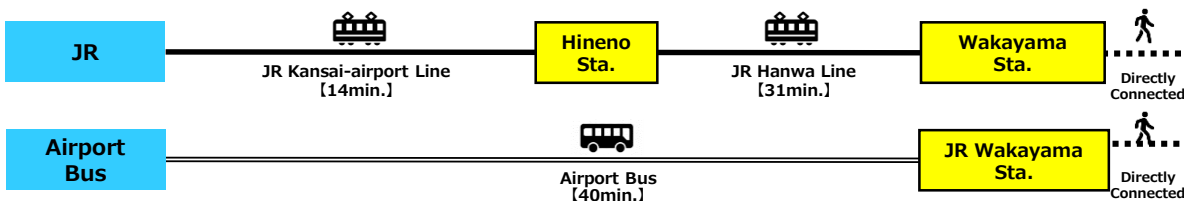

**WORLD
MASTERS
GAMES
2021 KANSAI
JAPAN**

Venue

Wakayama Pref.
Wakayama City

Masters Village Wakayama

Wakachika Square

(JR Wakayama Station basement)

5-chome Misonocho, Wakayama city, Wakayama

<http://www.city.wakayama.wakayama.jp/1016047/sangyoukigyousien/1002326.html>

Access to Masters Village Wakayama

✈ From Kansai International Airport

✈ From Osaka International Airport (Itami Airport)

🚄 From Shin-Osaka Station

Wakachika Square

[Masters Village Wakayama]
Wakachika Square

■ Access map to Masters Village

■ Transportation information to Masters Village Wakayama (Wakachika Square)

- From JR Wakayama Station, exit out of Central Gate and going down to the basement floor.

■ Other traffic precautions