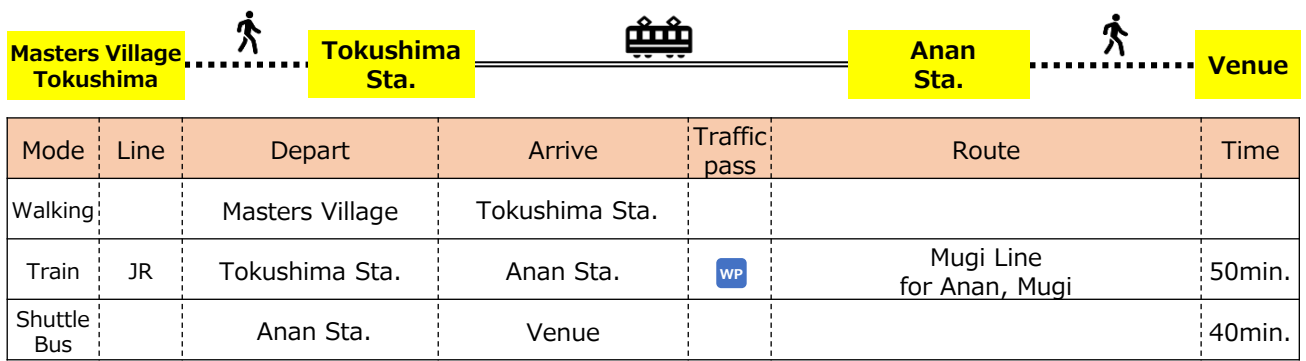

### Recommended route to venue

#### From Osaka Station (Center Village) to the venue

(OP Original Kansai One Pass usable section, WP Original JR Kansai Wide Area Pass usable section)

<b>Osaka Sta.</b>		<b>Tokushima Sta.</b>		<b>Hiwasa Sta.</b>		<b>Venue</b>
Mode	Line	Depart	Arrive	Traffic pass	Route	Time
Private shuttle bus		Osaka Sta.	Tokushima Sta.	WP		155min.
Train	JR	Tokushima Sta.	Hiwasa Sta.	WP	Mugi Line for Anan, Mugi	90min.
Walking		Hiwasa Sta.	Venue			15min.

<b>Osaka Sta.</b>		<b>Tokushima Sta.</b>		<b>Anan Sta.</b>		<b>Venue</b>
Mode	Line	Depart	Arrive	Traffic pass	Route	Time
Private shuttle bus		Osaka Sta.	Tokushima Sta.	WP		155min.
Train	JR	Tokushima Sta.	Anan Sta.	WP	Mugi Line for Anan, Mugi	50min.
Shuttle Bus		Anan Sta.	Venue			40min.

#### From Masters Village Tokushima to the venue

Masters Village Tokushima: TBA

<b>Masters Village Tokushima</b>		<b>Tokushima Sta.</b>		<b>Hiwasa Sta.</b>		<b>Venue</b>
Mode	Line	Depart	Arrive	Traffic pass	Route	Time
Walking		Masters Village	Tokushima Sta.			
Train	JR	Tokushima Sta.	Hiwasa Sta.	WP	Mugi Line for Anan, Mugi	90min.
Walking		Hiwasa Sta.	Venue			15min.