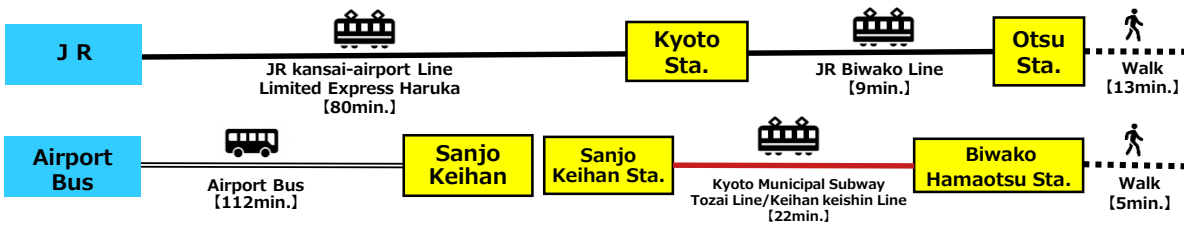

Venue

Shiga Pref.
Otsu City

Masters Village Shiga

Hamaotsu A-qus

2-1 Hamacho, Otsu City, Shiga
<http://www.a-qus.com/>

WORLD
MASTERS
GAMES
2021 KANSAI
JAPAN

Access to Masters Village Shiga

✈ From Kansai International Airport

✈ From Osaka International Airport (Itami Airport)

🚄 From Kyoto Station

"Hamaotsu A-qus"

■ Access map to Masters Village Shiga

■ Transportation information to Masters Village Shiga (Hamaotsu A-qus)

- From Biwako Hamaotsu Station, please proceed toward Biwako Hotel through Hamaotsu Sky Cross (pedestrian deck) . Hamaotsu A-qus is situated next to Biwako Hotel.
- From JR Otsu Station, Please go straight along Chuo-Odori and Biwako hotel will be located 5 traffic lights away from then. Hamaotsu A-qus will be located to the west.

■ Other traffic precautions

- Transport passes(original KANSAI ONE PASS, original JR Kansai Wide Area Pass) will be delivered to Center Village's or Masters Village's Games Check-in if you have applied in advance.
 - ※ Please note that if you purchase a similar transportation pass, the services will overlap.
- Please contact Gateway Village for directions to Masters Village.
 - ※ Gateway Villages are located at Kansai International Airport and Osaka International Airport.