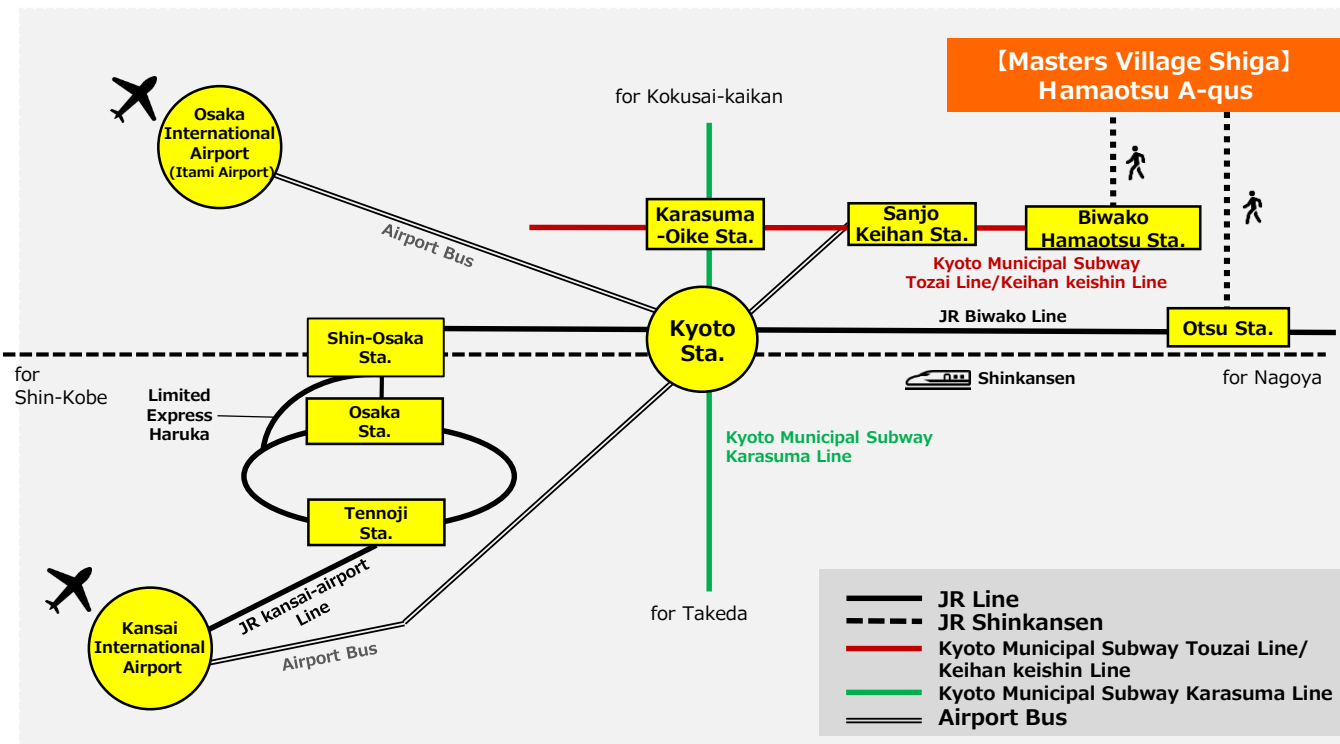

Venue

Shiga Pref.
Otsu City

Masters Village Shiga

Hamaotsu A-qus

2-1 Hamacho, Otsu City, Shiga
<http://www.a-qus.com/>

WORLD
MASTERS
GAMES
2021 KANSAI
JAPAN

Access to Masters Village Shiga

✈ From Kansai International Airport

✈ From Osaka International Airport (Itami Airport)

🚄 From Kyoto Station

"Hamaotsu A-qus"

■ Access map to Masters Village Shiga

■ Transportation information to Masters Village Shiga (Hamaotsu A-qus)

- From Biwako Hamaotsu Station, please proceed toward Biwako Hotel through Hamaotsu Sky Cross (pedestrian deck) . Hamaotsu A-qus is situated next to Biwako Hotel.
- From JR Otsu Station, Please go straight along Chuo-Odori and Biwako hotel will be located 5 traffic lights away from then. Hamaotsu A-qus will be located to the west.

■ Other traffic precautions

- Transport passes(original KANSAI ONE PASS, original JR Kansai Wide Area Pass) will be delivered to Center Village's or Masters Village's Games Check-in if you have applied in advance.
 - ※ Please note that if you purchase a similar transportation pass, the services will overlap.
- Please contact Gateway Village for directions to Masters Village.
 - ※ Gateway Villages are located at Kansai International Airport and Osaka International Airport.