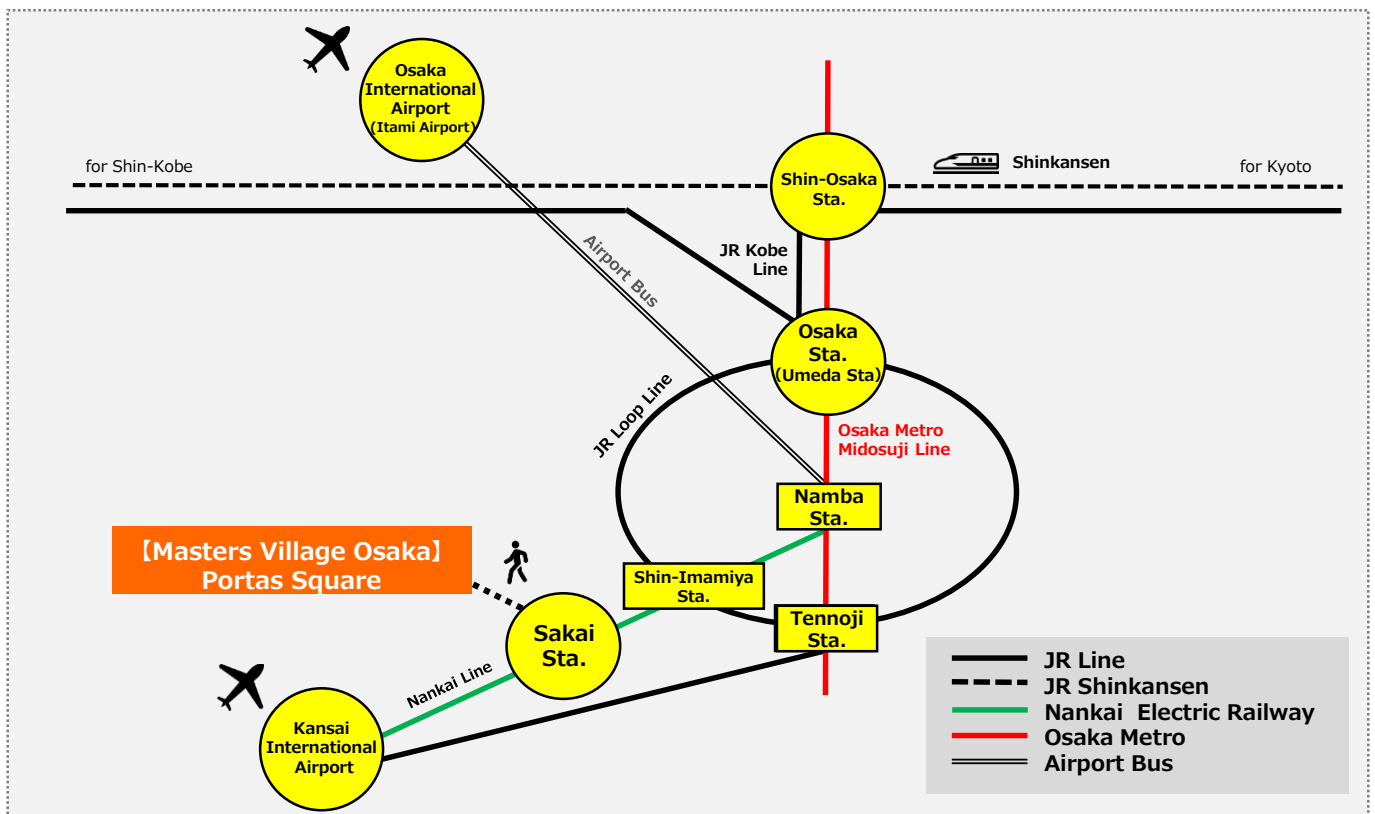

WORLD MASTERS GAMES
2021 KANSAI JAPAN

Venue

Osaka Pref.
Sakai City

Masters Village Osaka Portas Square

(Directly connected to Nankai Sakai Station)

4-45-1 Ebisujima-cho, Sakai-ku, Sakai city
<http://www.agoraregency-sakai.com/>

■ Access to Masters Village Osaka

✈ From Kansai International Airport

✈ From Osaka International Airport (Itami Airport)

🚄 From Shin-Osaka Station

Portas Square

■ Access map to Masters Village

■ Transportation information to Masters Village Osaka (Portas Square)

- From Nankai Sakai station, please proceed to West Exit and along the roundabout, "Portas Square" is situated in front of Hotel Agora Regency Osaka.

■ Other traffic precautions

Transport passes(original KANSAI ONE PASS, original JR Kansai Wide Area Pass) will be delivered to Center Village's or Masters Village's Games Check-in if you have applied in advance.

※ Please note that if you purchase a similar transportation pass, the services will overlap.

Please contact Gateway Information for directions to Masters Village.

※ Gateway Information are located at Kansai International Airport and Osaka International Airport.