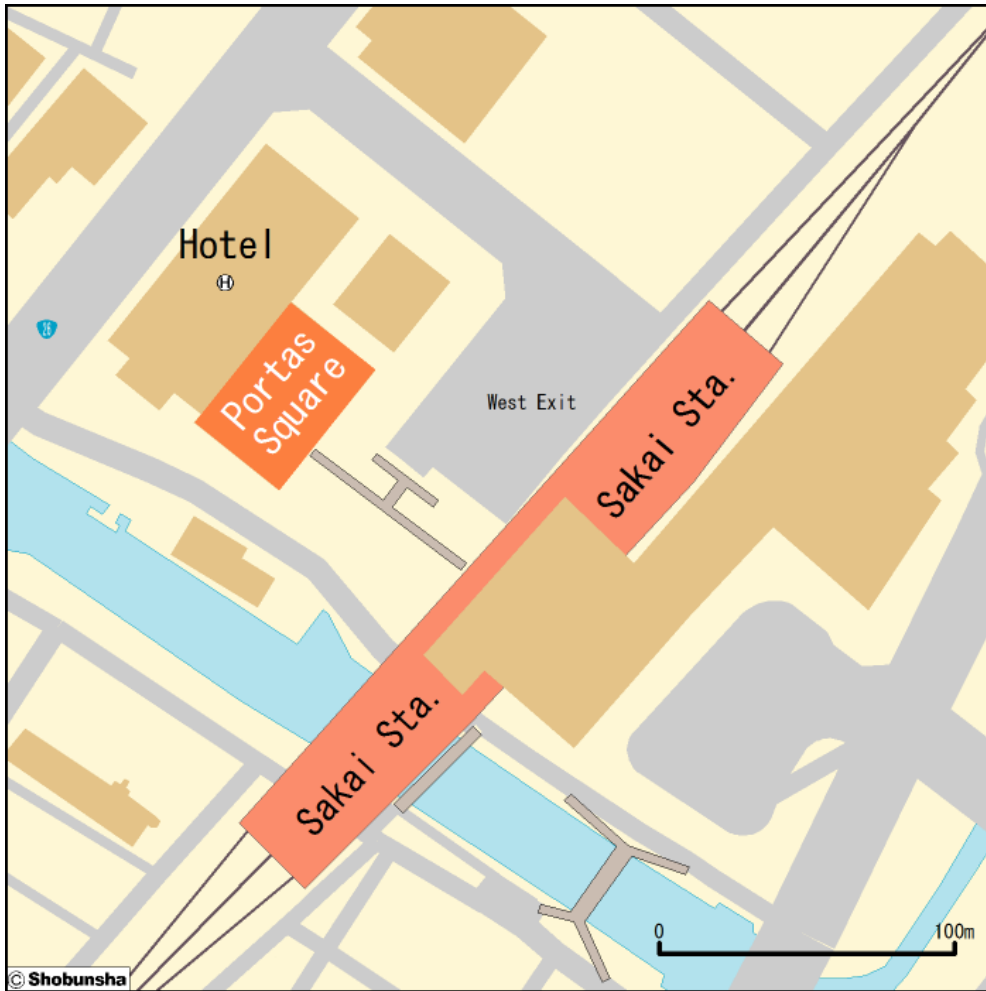

WORLD MASTERS GAMES
2021 KANSAI JAPAN

Venue

Osaka Pref.
Sakai City

Masters Village Osaka Portas Square

(Directly connected to Nankai Sakai Station)

4-45-1 Ebisujima-cho, Sakai-ku, Sakai city
<http://www.agoraregency-sakai.com/>

■ Access to Masters Village Osaka

✈ From Kansai International Airport

✈ From Osaka International Airport (Itami Airport)

🚄 From Shin-Osaka Station

Portas Square

■ Access map to Masters Village

■ Transportation information to Masters Village Osaka (Portas Square)

- From Nankai Sakai station, please proceed to West Exit and along the roundabout, "Portas Square" is situated in front of Hotel Agora Regency Osaka.

■ Other traffic precautions

Transport passes(original KANSAI ONE PASS, original JR Kansai Wide Area Pass) will be delivered to Center Village's or Masters Village's Games Check-in if you have applied in advance.