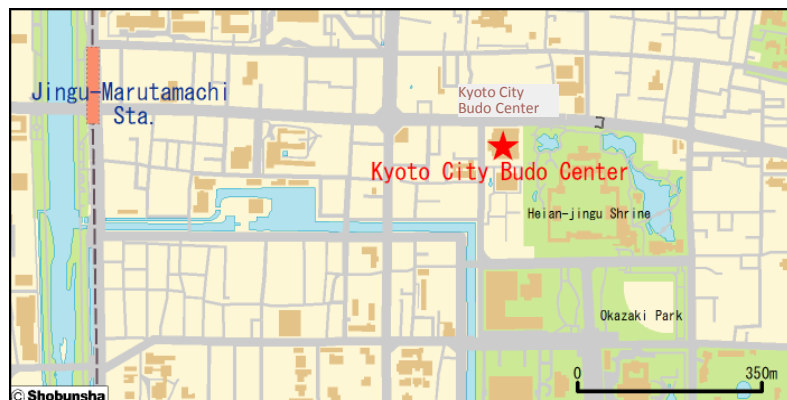

Mode	Line	Depart	Arrive	Traffic pass	Route	Time
Train	JR	Osaka Sta.	Kyoto Sta.	OP WP	Kyoto Line Limited Express for Shin-Osaka, Takatsuki, Kyoto	29min.
Train	Kyoto Subway	Kyoto Sta.	Karasuma Oike Sta.	OP	Karasuma Line for Kitaoji, Kokusaikaikan* *Kyoto International Conference Center	5min.
Train	Kyoto Subway	Karasuma Oike Sta.	Higashiyama Sta.	OP	Tozai Line for Misasagi, Rokujizo, Hamaotsu	5min.
Walking		Higashiyama Sta.	Venue			14min.

From the Masters Village Kyoto to the Venue

Masters Village Kyoto: Inside the Kyoto Station underground "Porta Plaza"

Mode	Line	Depart	Arrive	Traffic pass	Route	Time
Train	Kyoto Subway	Kyoto Sta.	Karasuma Oike Sta.	OP	Karasuma Line for Kitaoji, Kokusaikaikan* *Kyoto International Conference Centre	5min.
Train	Kyoto Subway	Karasuma Oike Sta.	Higashiyama Sta.	OP	Tozai Line for Misasagi, Rokujizo, Hamaotsu	5min.
Walking		Higashiyama Sta.	Venue			14min.

Information about other routes

Access map to the venue

Kyoto City Budo Center

From the highway interchange

Parking information

※Parking will not be available around match venues so please use public transportation.